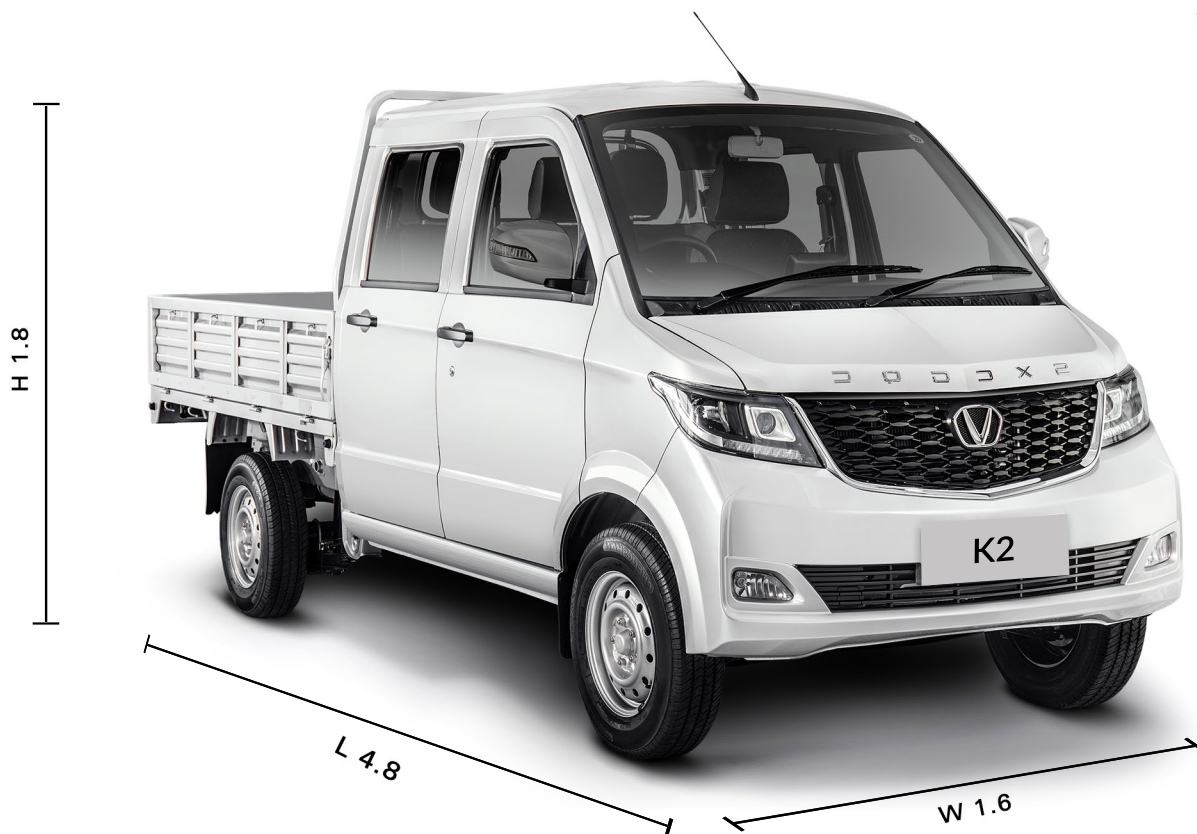

فيكتوري السعودية
VICTORY SAUDI

DOUBLE CAB COMPACT TRUCK

Main Specifications	Engine	4 Cylinders have the lowest fuel consumption
	Maximum Horsepower	106 HP
	Transmission	Normal 5 speeds
	Truck Dimensions (meters)	L 4.8 x W 1.6 x H 1.8
	Cargo Box Dimensions (meters)	L 1.2 x W 1.5 x H 0.3
	Gross Weight (kilograms)	1850
	Net Payload (kilograms)	800
	Number of Doors	5
	Air Conditioning	Front air conditioning for driver and passengers
	Fuel Tank Capacity (liters)	40
Tire Size	R14LT70/175	
Security Systems	✓ Anti-slip system ABS	✓ Dual airbags
	✓ Electronic Brake Pressure Distribution EBD	✓ Rear camera, side mirrors
Other Equipments	✓ Chrome rims, size 14	✓ Advanced 7-inch screen
	✓ Control the height of the lamps	✓ Turn signal in the mirror
	✓ 2 Remotes to open and close doors	✓ Control buttons on the steering wheel
	✓ Type C port for mobile charging	✓ Electric window control
	✓ Bluetooth player, AUX port	✓ Rear fog light